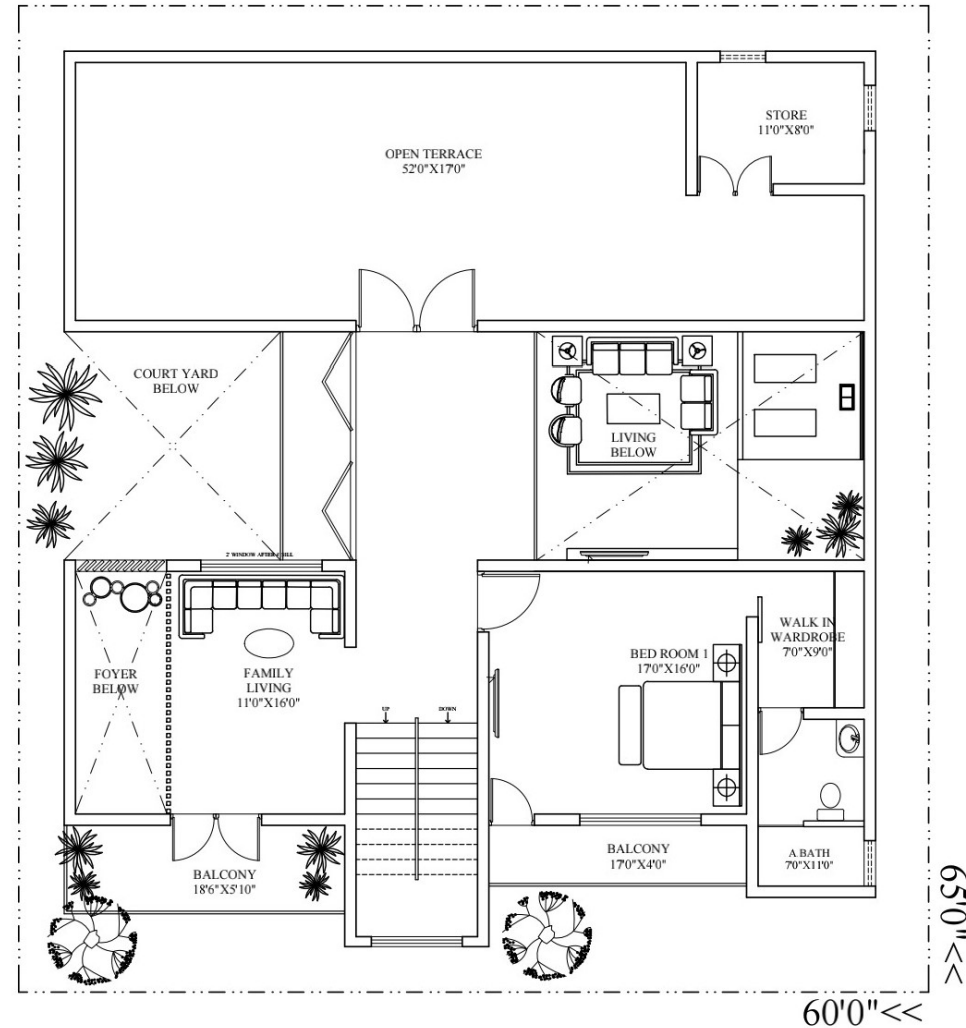

Exterior

Ground & First floor elevation

Customized Elevation Design

Simple & Modern Single floor front elevation

Client : Mr. Anwar

Elevations designed for All Buildings & every facing direction .which is suitable & attractive for the location.

- Ground floor – Parking & Working Hall
- First floor – Working Hall & Separate Office room

Interior

Living with dining area
Elegant & stylish optional colour theme Interior

Living cum Dining area with partition wall Interior

Apartment building of Ground, First and second floor exterior designing

Architectural floor plan :

60'X65' North Facing , Ground & first floor model plan.
 Drawings with all Structural details including Vasthu .

R O A D
 GROUND FLOOR PLAN

FIRST FLOOR PLAN

Thank You

“

INTERIOR
DESIGN
IS MAKING
THE BEST
POSSIBLE USE
OF THE
AVAILABLE
SPACE

9150631300 / 9976947770

20, Venkateshwara nagar,
Kangeyam Tirupur – 641 604

theluxuss@gmail.com