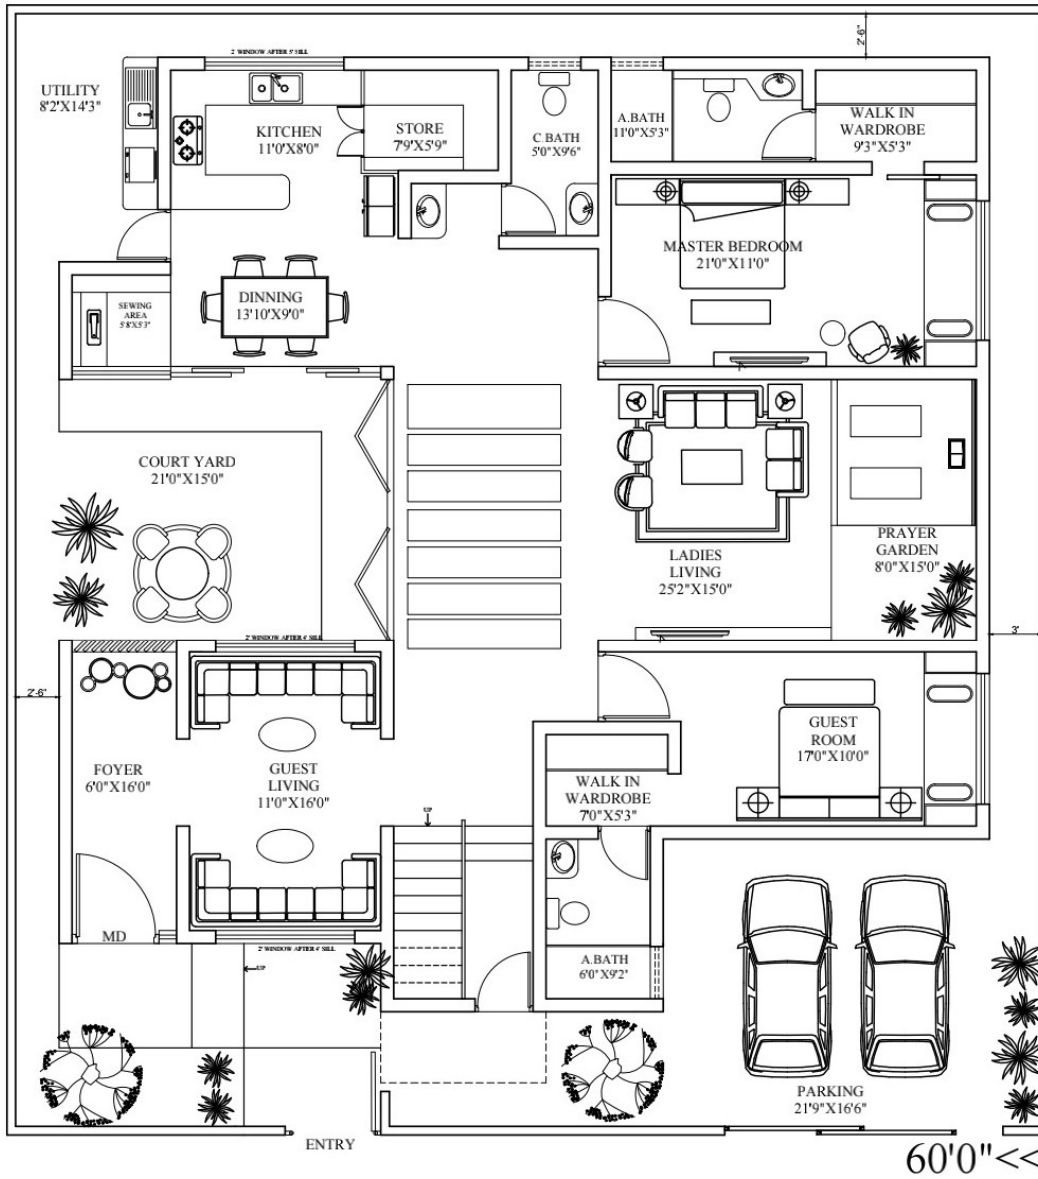

Exterior

Ground & First floor elevation

Customized Elevation Design

Simple & Modern Single floor front elevation

Client : Mr. Anwar

Elevations designed for All Buildings & every facing direction .which is suitable & attractive for the location.

- Ground floor – Parking & Working Hall
- First floor – Working Hall & Separate Office room

Interior

Living with dining area
Elegant & stylish optional colour theme Interior

Living cum Dining area with partition wall Interior

Elevation + 3D Cut section view

The individual Luxury building
Ground and first floor with
pleasant balcony with garden

A Traditional Villa and its 3D cut section view .

Elevation Design with Measurement details

Apartment building of Ground, First and second floor exterior designing

Architectural floor plan :

60'X65' North Facing , Ground & first floor model plan.
 Drawings with all Structural details including Vasthu .