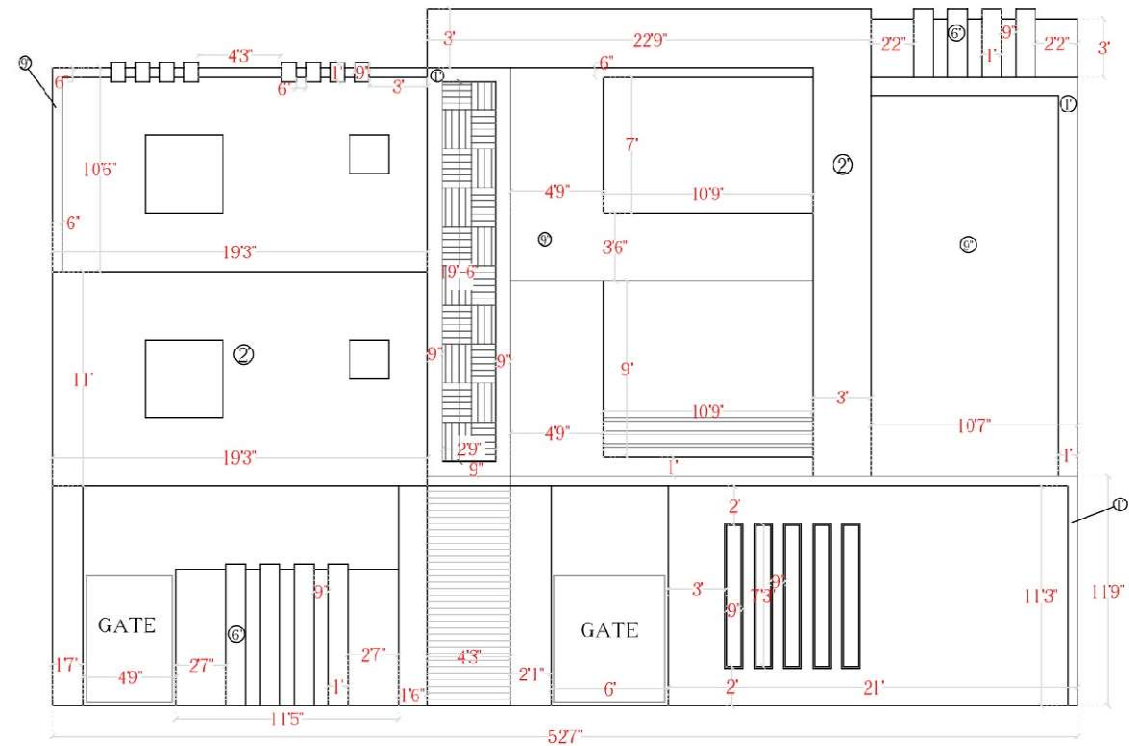

Elevation + 3D Cut section view

The individual Luxury building
Ground and first floor with
pleasant balcony with garden

A Traditional Villa and its 3D cut section view .

Elevation Design with Measurement details

Apartment building of Ground, First and second floor exterior designing

Architectural floor plan :

60'X65' North Facing , Ground & first floor model plan.
 Drawings with all Structural details including Vasthu .

R O A D
 GROUND FLOOR PLAN

FIRST FLOOR PLAN

Thank You

“

INTERIOR
DESIGN
IS MAKING
THE BEST
POSSIBLE USE
OF THE
AVAILABLE
SPACE

9150631300 / 9976947770

20, Venkateshwara nagar,
Kangeyam Tirupur – 641 604

theluxuss@gmail.com